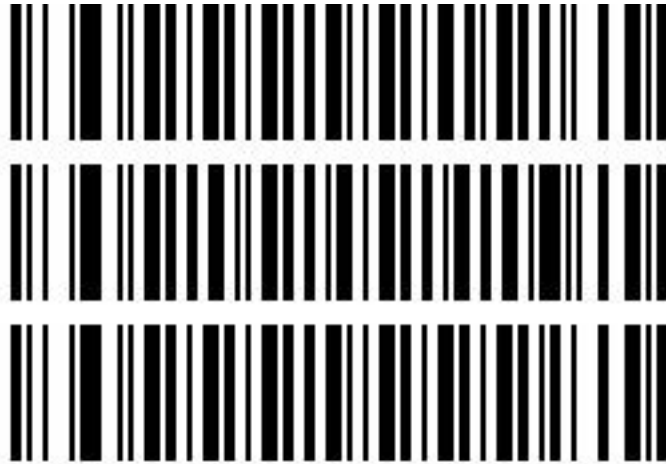

instructions for barcode readers

HD-SL99

Mute the receiver volume

Low receiver volume

Medium receiver volume

High receiver volume

Turn off the scanner's sound

Turn on the scanner's sound

Low scanner volume

Medium scanner volume

High scanner volume