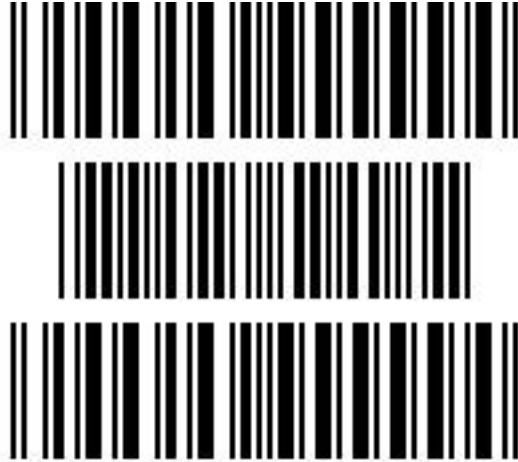

Reading the same code after 500 msec