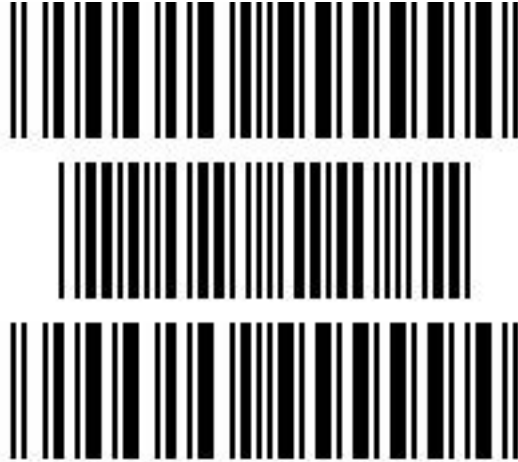

Reading the same code after 200 msec